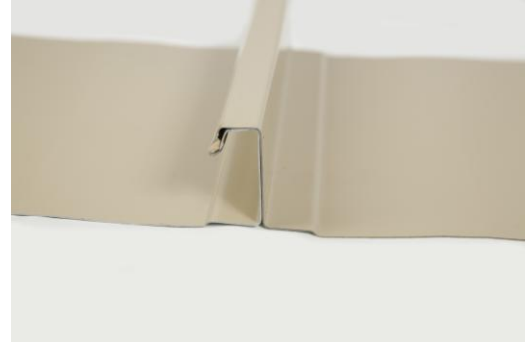

TremLock VP

Offering strength, durability and aesthetics, vertical leg standing seam systems are the industry's preferred roofing panel. To meet the needs of specifiers and contractors, Tremco's TremLock VP line represents the industry's broadest selection of Vertical Leg Systems.

TremLock VP Profile

TremLock VP Seam

TremLock VP Clip